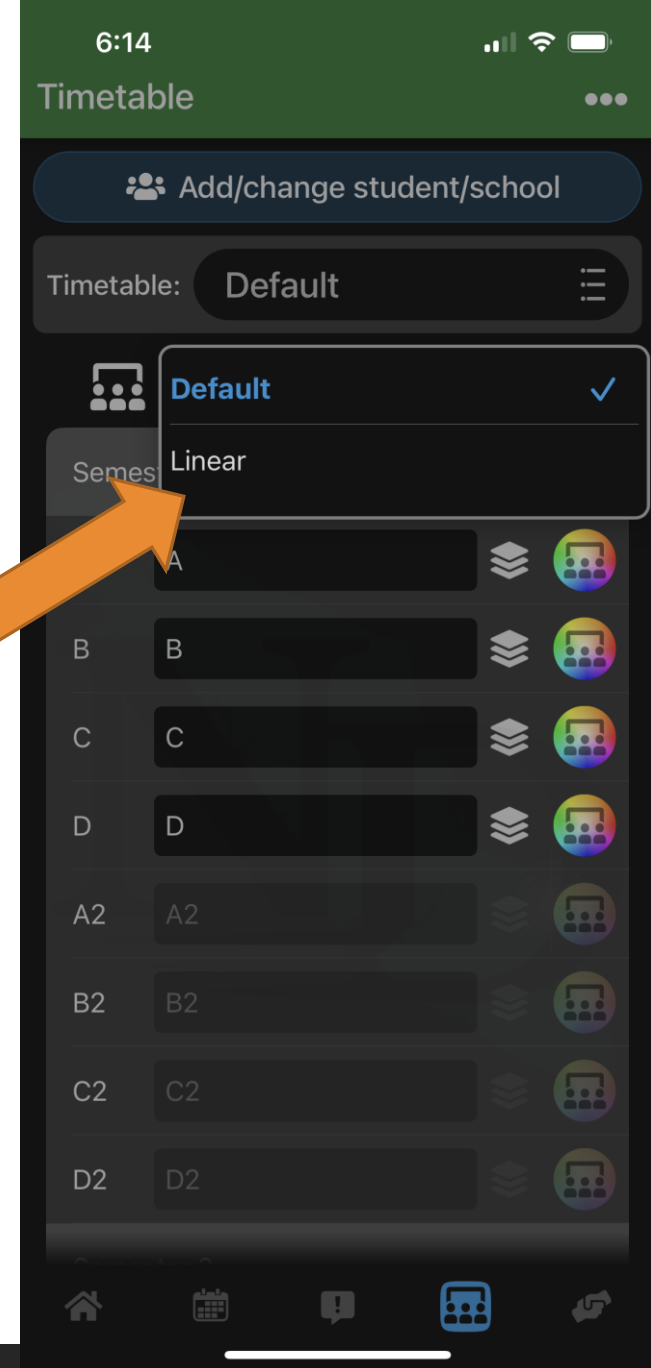

Myschool Days App

HOW TO SET IT UP FOR
LINEAR SCHEDULES

Current view

Tap on the timetable icon at the bottom of the app

Then click the bubble
That says Default and
Choose Linear.

Your timetable
will now allow you to input
Your day 1 and
day 2 classes

Enter your classes into the timetable. Any non-linear classes just enter twice.

Your day one class
Enter first and day two class will
Have a 2 beside the letter.

Day One

6:30 Tuesday September 13, 2022

Options **D1-CDAB**