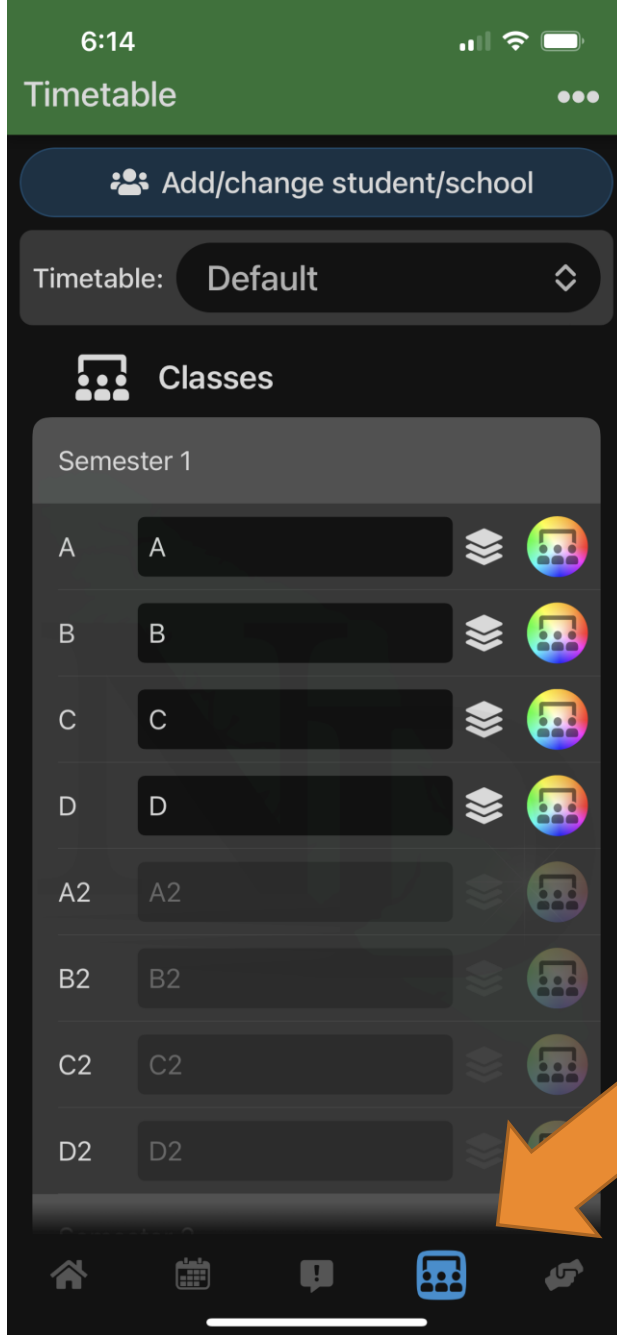

Myschool Days App

HOW TO SET IT UP FOR
LINEAR SCHEDULES

Current view

Tap on the timetable icon at the bottom of the app

Then click the bubble
That says Default and
Choose Linear.

Your timetable
will now allow you to input
Your day 1 and
day 2 classes

Enter your classes into the timetable. Any non-linear classes just enter twice.

Your day one class
Enter first and day two class will
Have a 2 beside the letter.

Day One

6:30 Tuesday September 13, 2022

Options **D1-CDAB**