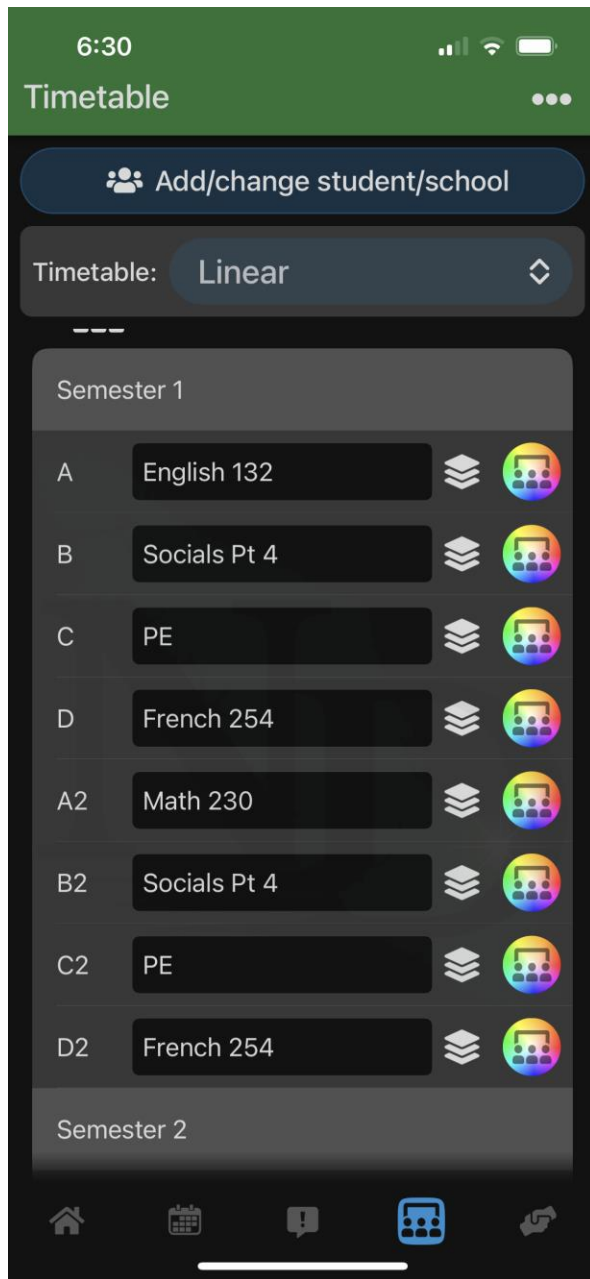

Myschool Days App

HOW TO SET IT UP FOR
LINEAR SCHEDULES

Current view

Tap on the timetable icon at the bottom of the app

Then click the bubble
That says Default and
Choose Linear.

Your timetable
will now allow you to input
Your day 1 and
day 2 classes

Enter your classes into the timetable. Any non-linear classes just enter twice.

Your day one class
Enter first and day two class will
Have a 2 beside the letter.

Day One

6:30 Tuesday September 13, 2022

Options **D1-CDAB**